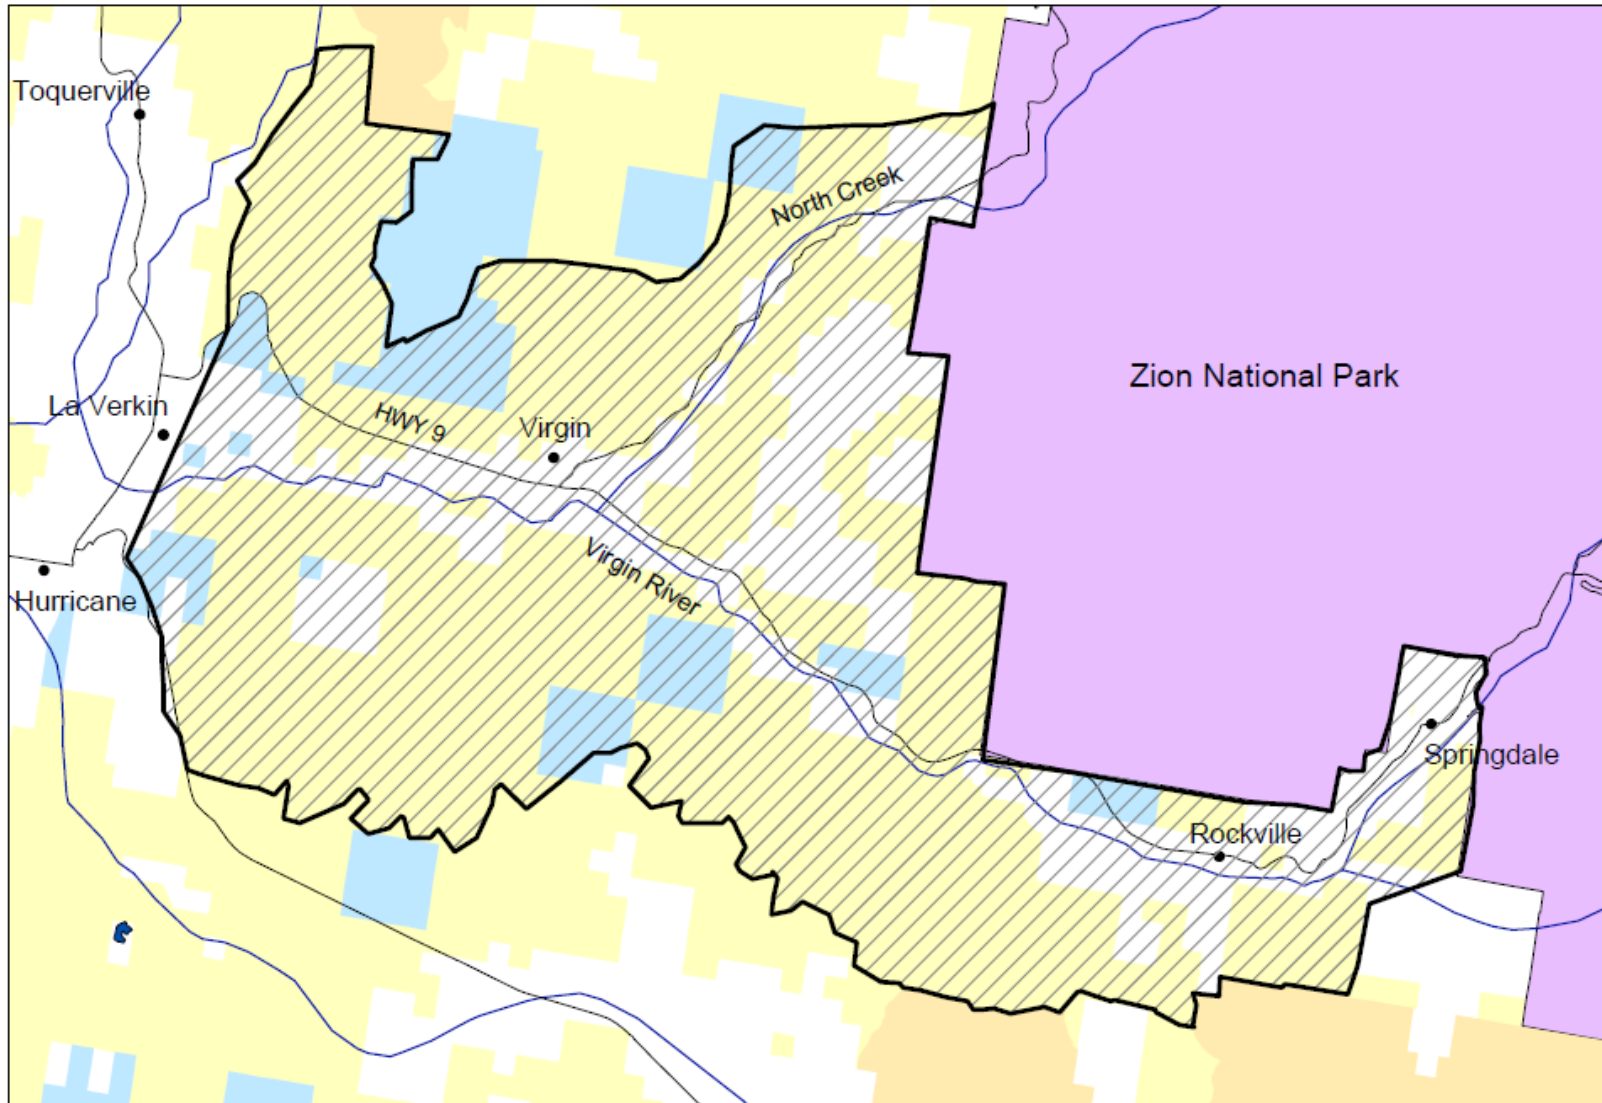

Map Exhibit "B1"

Zion Scenic Corridor Proposed ACEC

-  ACEC Boundary
-  BLM Lands
-  BLM Wilderness
-  State Lands

0 1,850 3,700 7,400 Meters