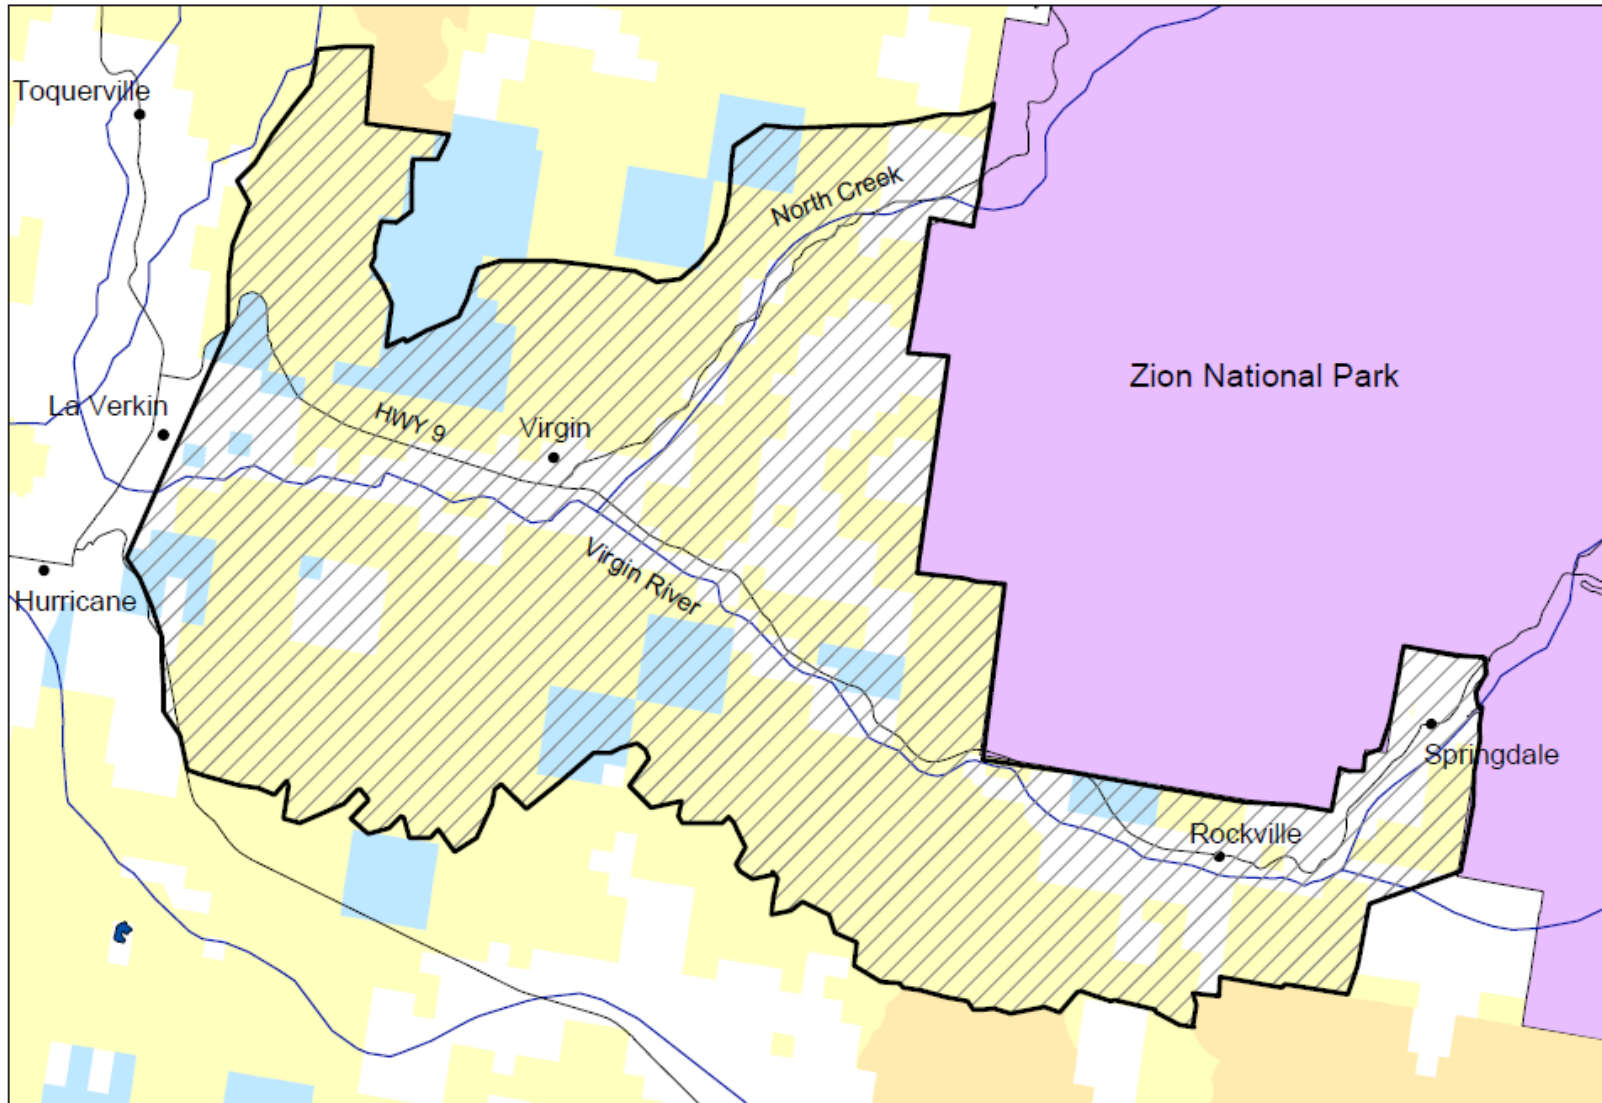

Map Exhibit "B1"

Zion Scenic Corridor Proposed ACEC

-  ACEC Boundary
-  BLM Lands
-  BLM Wilderness
-  State Lands

0 1,850 3,700 7,400
Meters