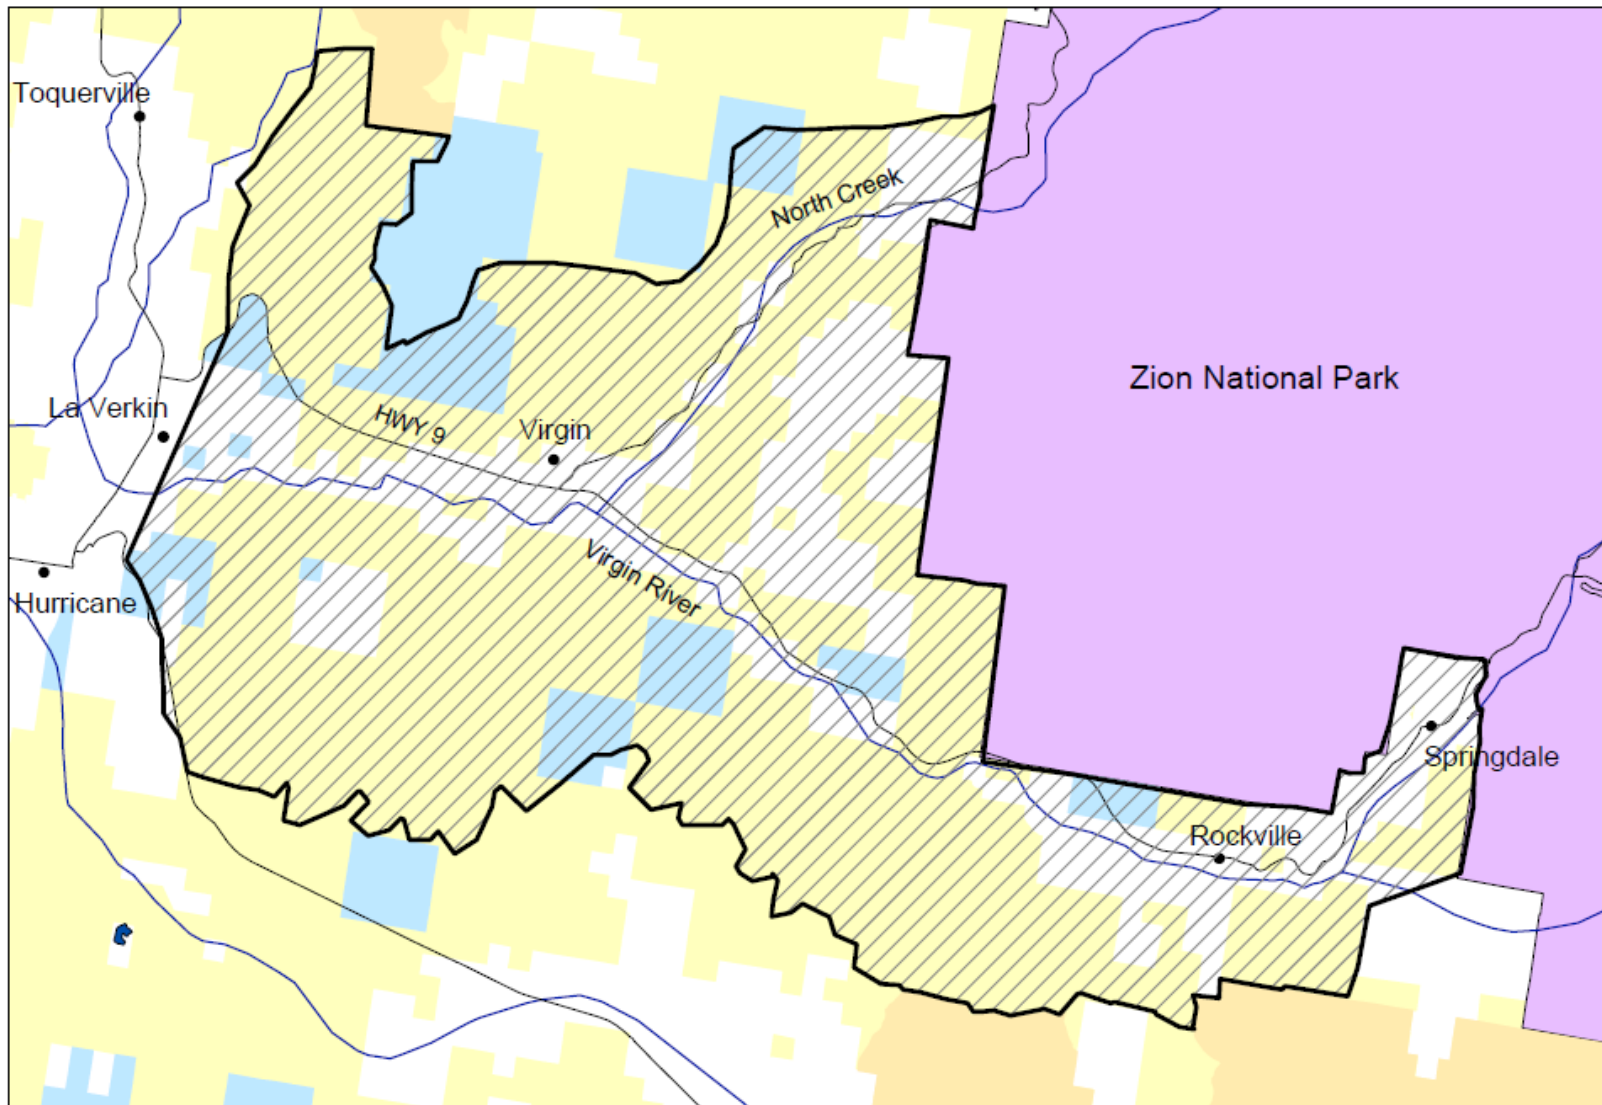

# Map Exhibit "B1"

## Zion Scenic Corridor Proposed ACEC

-  ACEC Boundary
-  BLM Lands
-  BLM Wilderness
-  State Lands

0 1,850 3,700 7,400 Meters