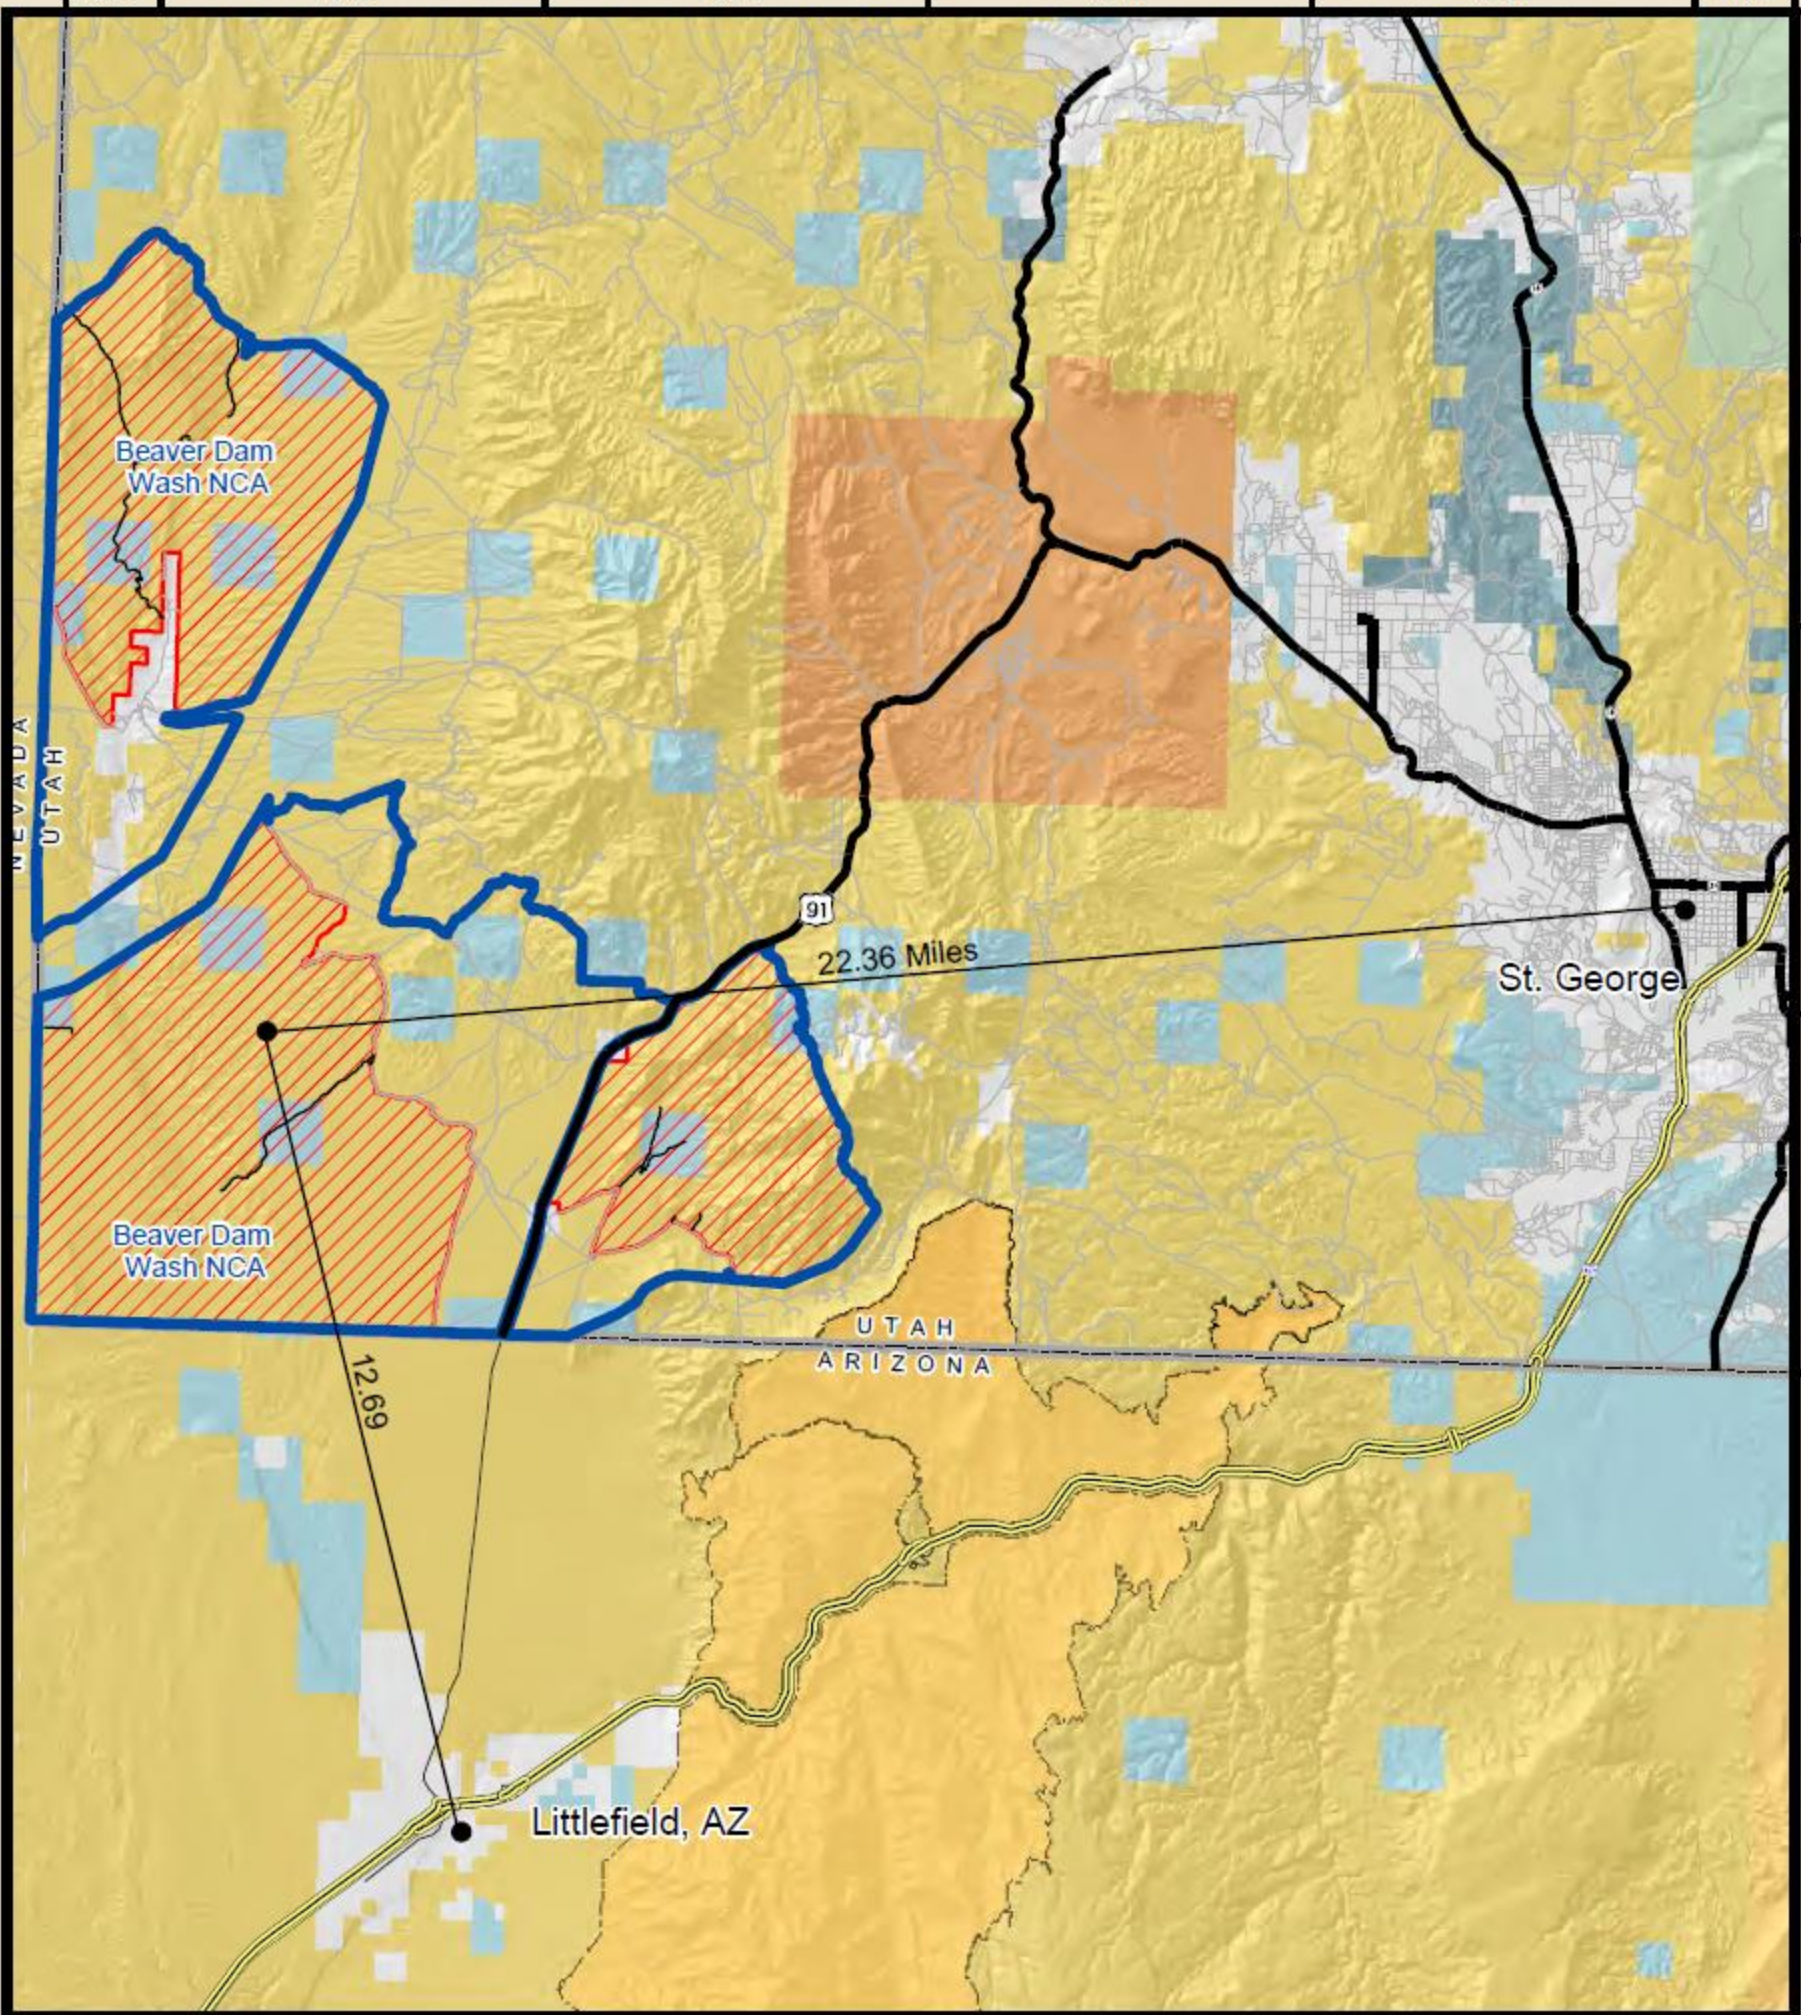

R20W R19W R18W R17W R16W R15W

Beaver Dam Wash NCA distance to St. George, UT and Littlefield, AZ

- National Conservation Area
- NCA Designated Road Area
- Roads

Land Status

- BLM
- BLM Wilderness
- State
- Private
- Indian Reserve

This product may not meet BLM standards for accuracy and content. Different data sources and input scales may cause some misalignment of data layers.