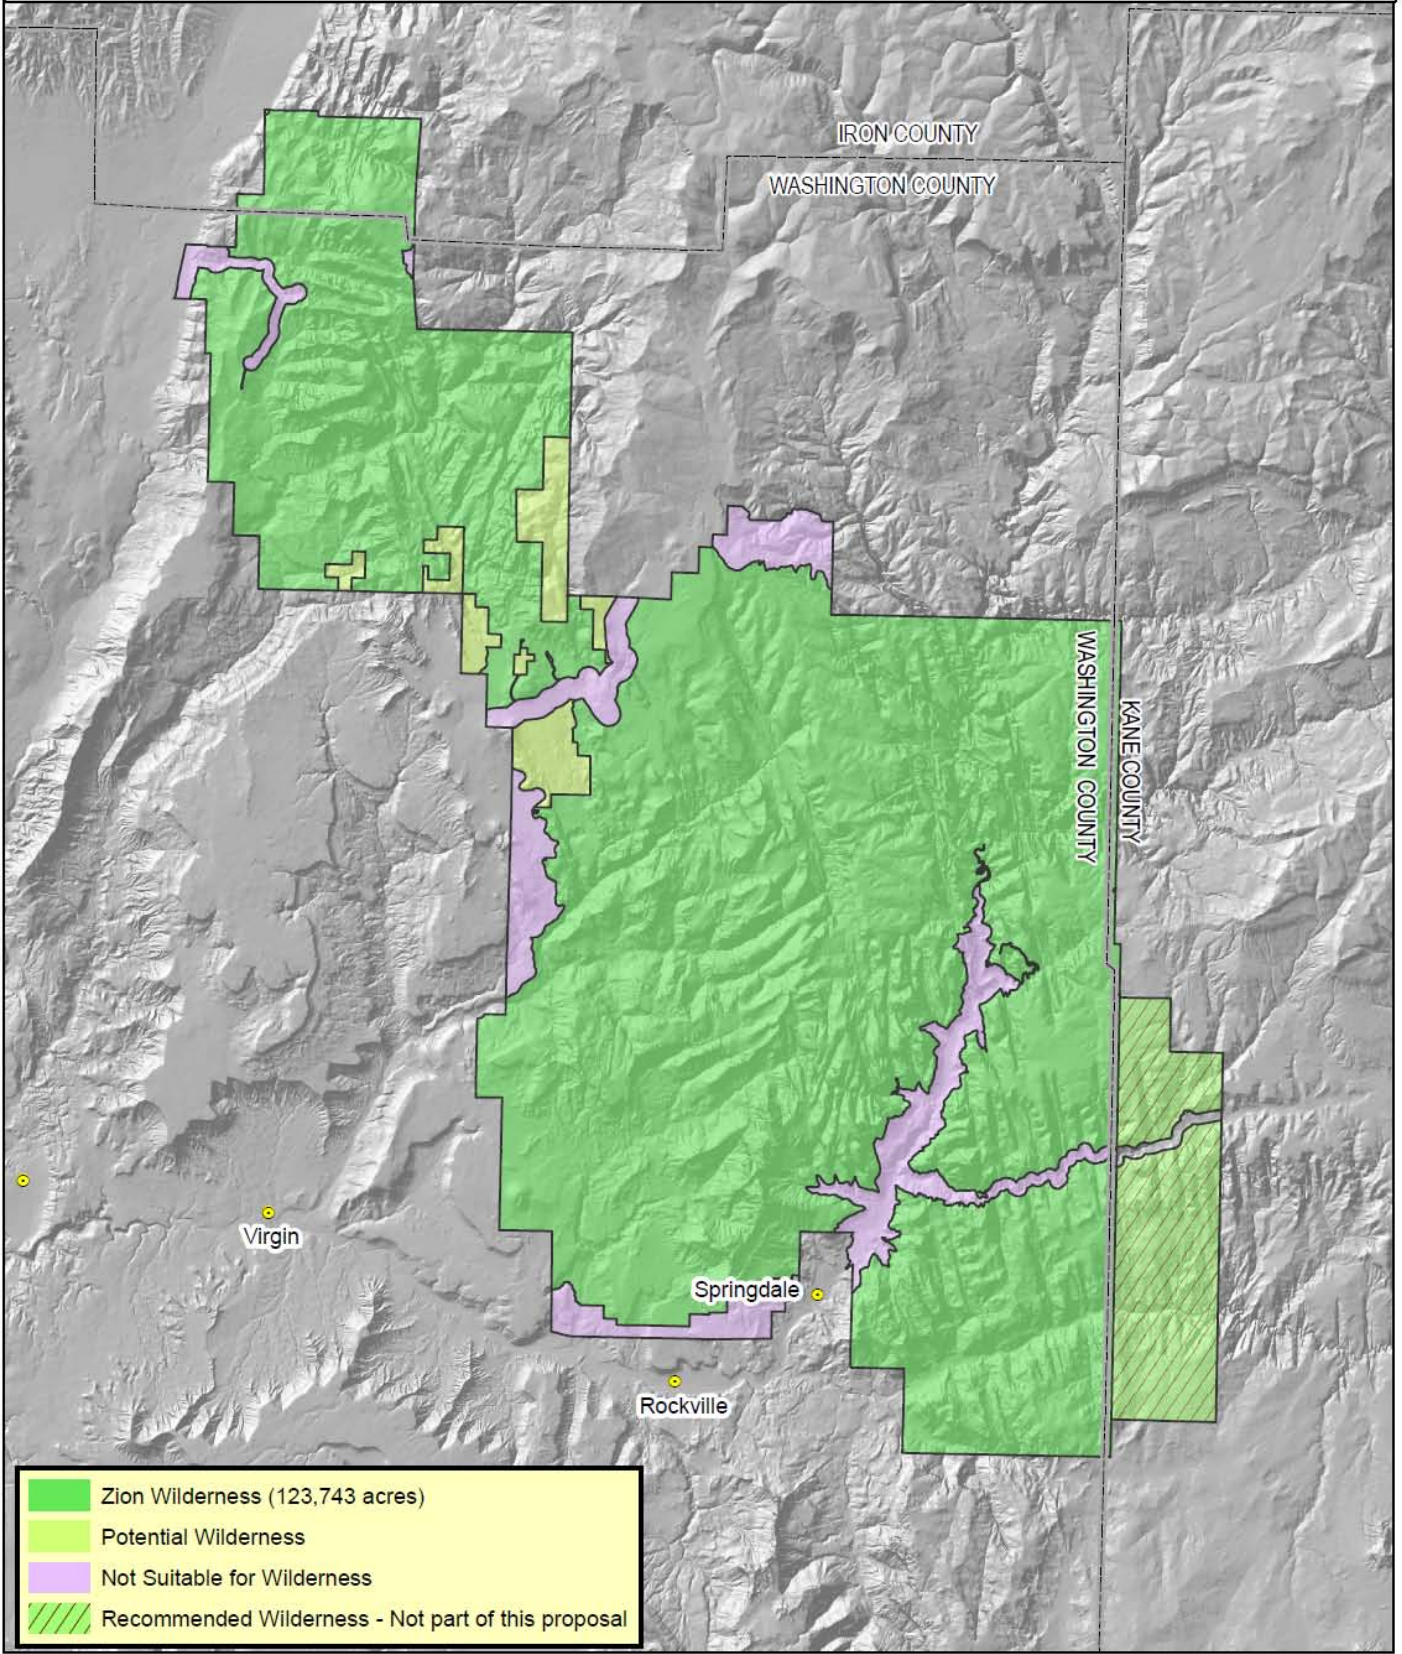

Zion National Park Wilderness

April 2008

- Zion Wilderness (123,743 acres)
- Potential Wilderness
- Not Suitable for Wilderness
- Recommended Wilderness - Not part of this proposal

Projection: Transverse Mercator
UTM Coordinate System, Zone 12
Datum NAD83

This map produced by Zion National Park
Resource Management & Research GIS

Data sources provided by Zion National Park,
Resource Management & Research Division, GIS
Program Office.